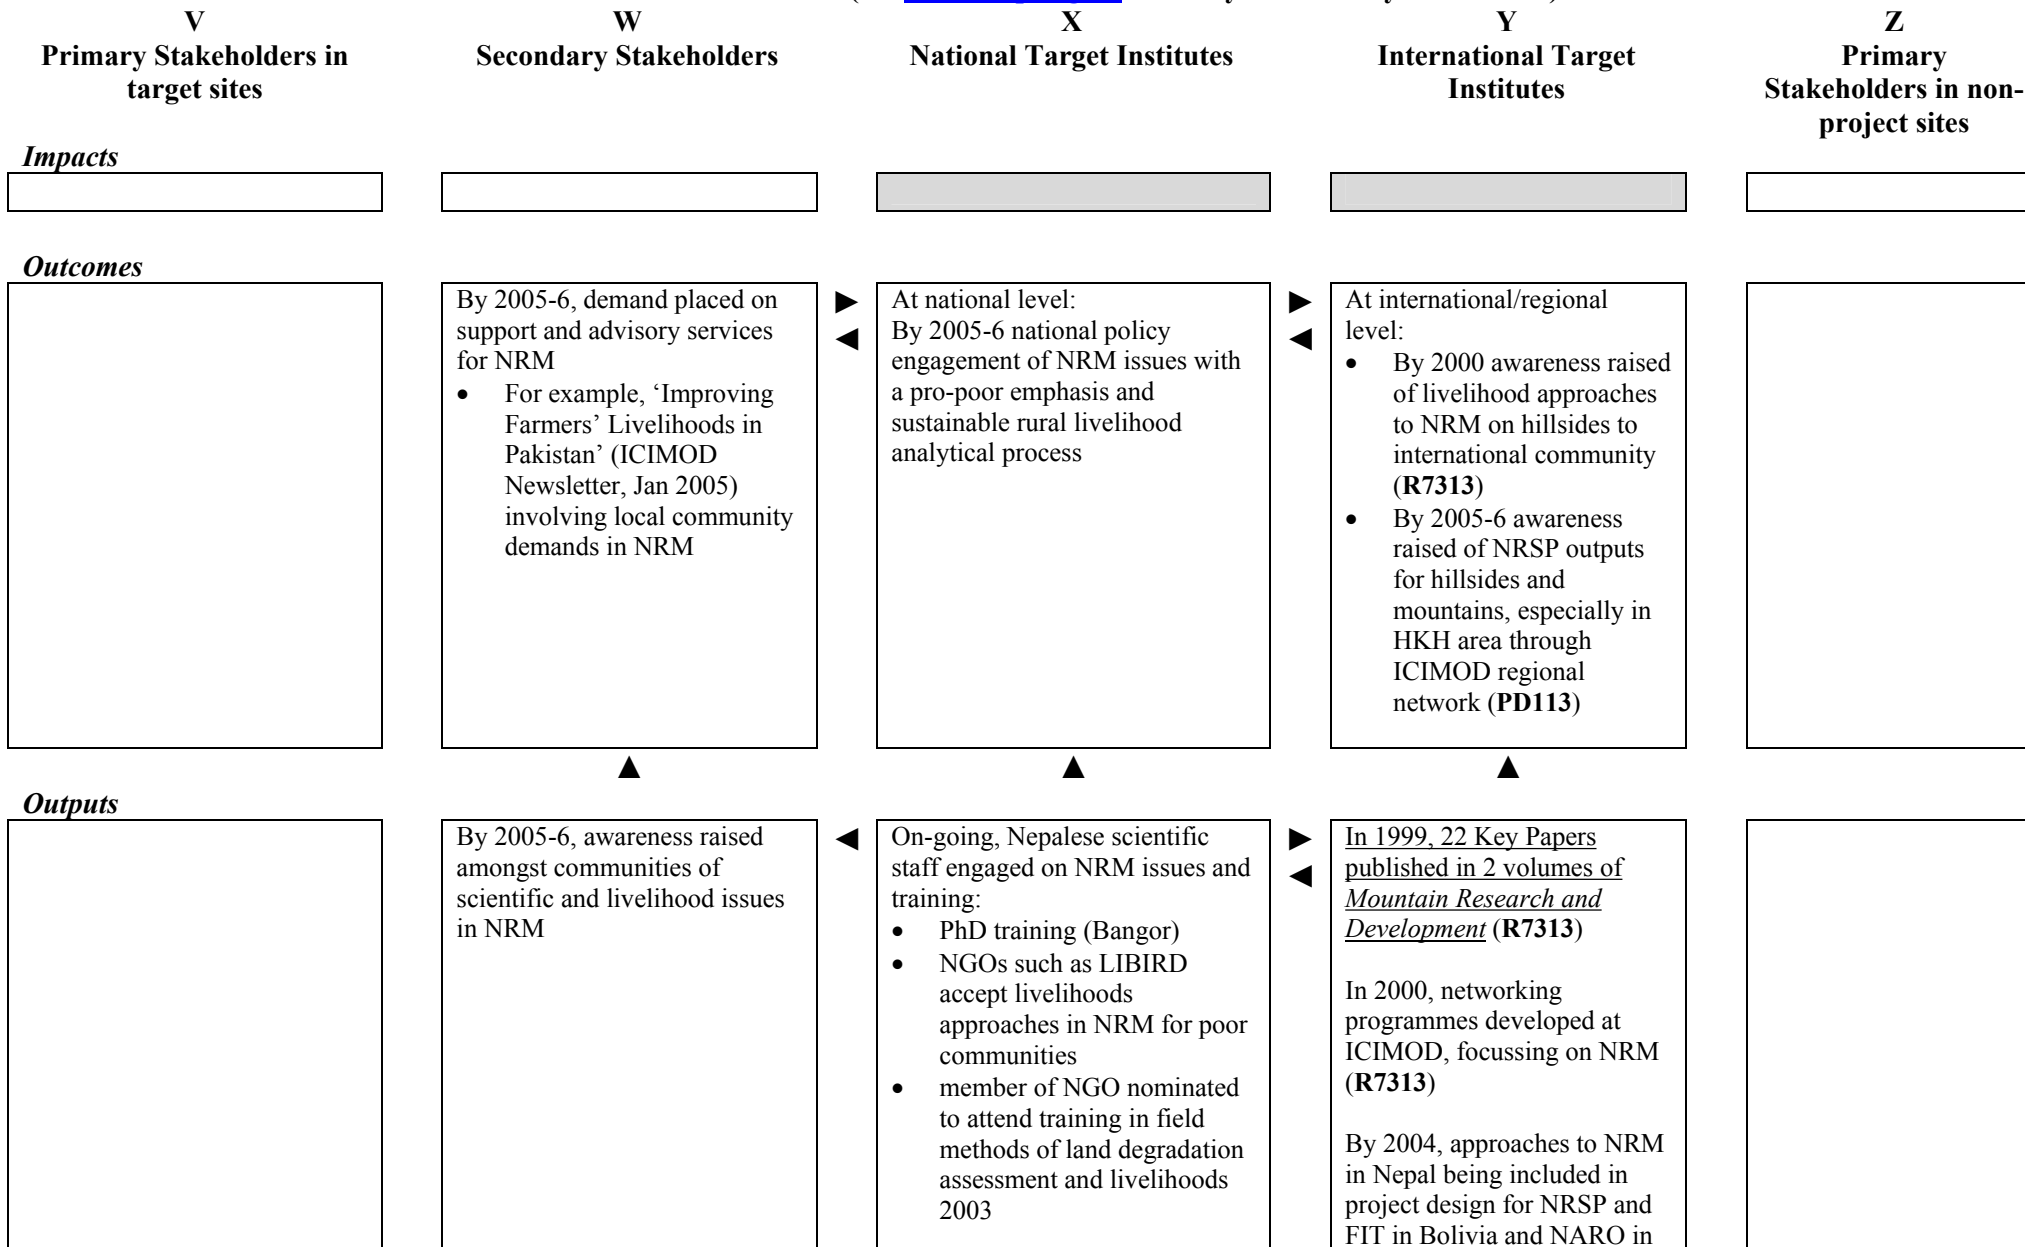

Suite Scope	Opportunities for NR-based livelihoods in mountain environments
-------------	--

CIM Stakeholder Domains (see www.nrsp.org.uk Glossary - CIM entry - for details)

CIM Stakeholder Domains (see www.nrsp.org.uk Glossary - CIM entry - for details)

NRSP: Uptake Promotion Suites - Impact Pathways	Node:	Nepal	Suite	3	Page 3 of 3
Suite Scope	Opportunities for NR-based livelihoods in mountain environments				

CIM Stakeholder Domains (see www.nrsp.org.uk Glossary - CIM entry - for details)

Projects referred to in Impact Pathway					
<i>R No</i>	<i>PS</i>	<i>Short Title</i>	<i>Start date</i>	<i>End date</i>	<i>Lead Organisation</i>
R7313	HS	Hillsides conference	01-Dec-98	01-Mar-99	Silsoe Research Institute
PD113	HS	NRSP Nepal hillsides symposium and workshop	01-Nov-02	31-Dec-03	NRSP / ICIMOD